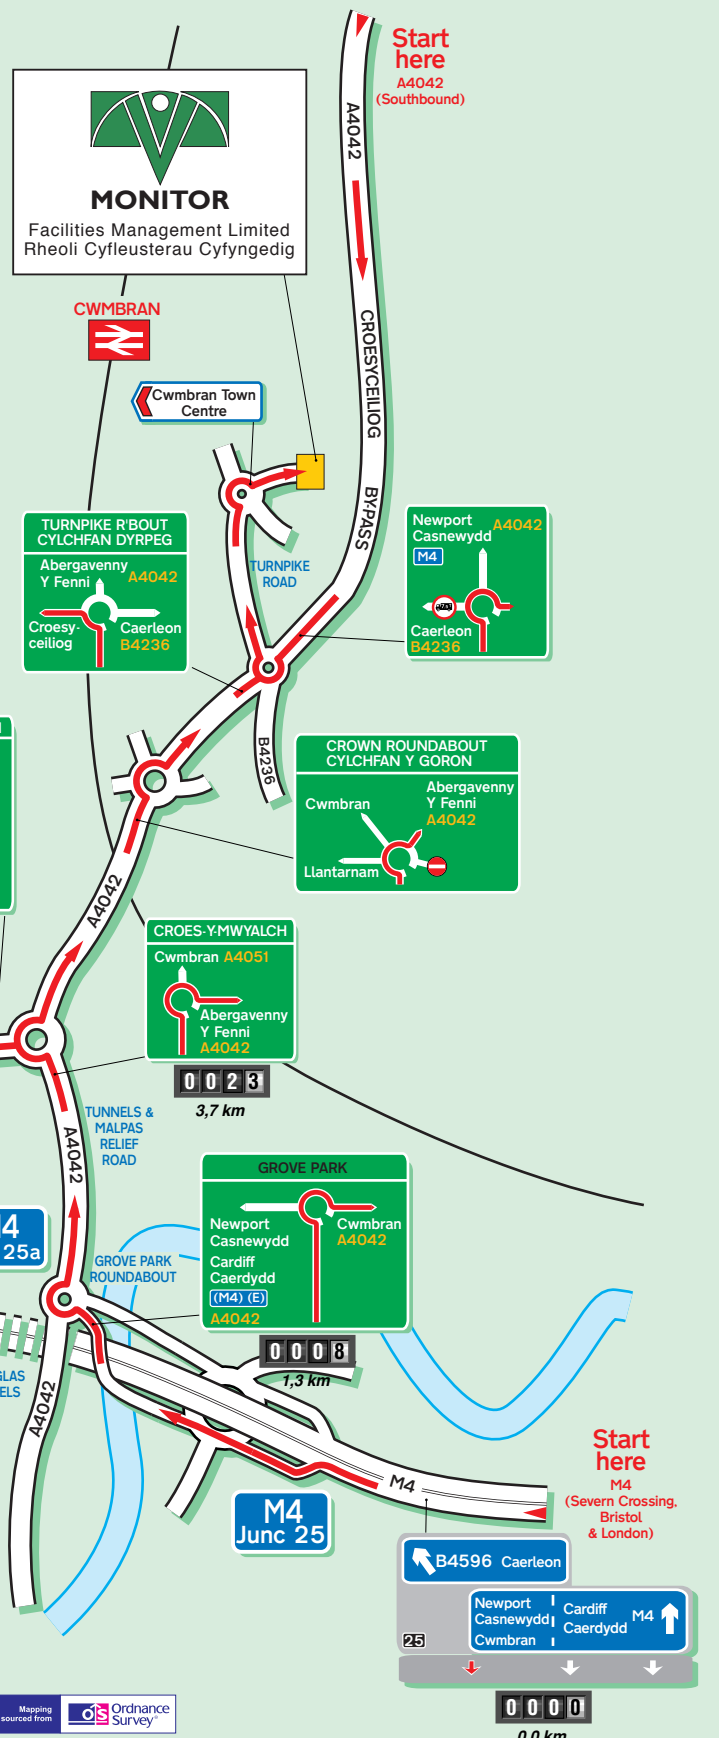

MONITOR

Facilities Management Limited
Rheoli Cyfleusterau Cyfyngedig

County Hall, Cwmbran, Gwent, NP44 2XH
Tel: 01633 644 099 Fax: 01633 644 049

Public Transport

By Rail, Cwmbran Station.
Approximately 15 minutes walk from our offices, alternatively you can catch a taxi from outside the station.

Cardiff Airport.
Follow signs onto A4226 northbound and then take a right onto the A48. Travel eastbound on the A48 to join the A4232 (northbound) which joins the M4 at junction 33. Travel east along the M4 to junction 26. From here follow the detailed map below.

Start here
M4
(West Wales & Cardiff)

Start here
M4
(Severn Crossing, Bristol & London)

0,0 km